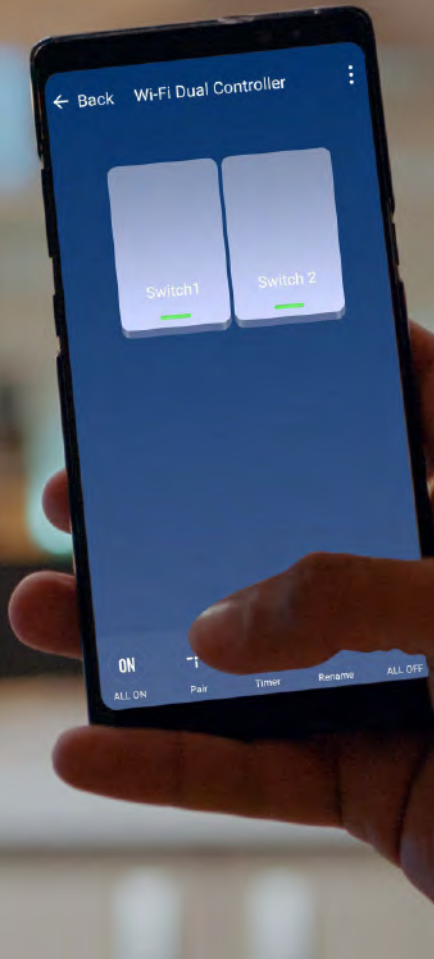

LIGHT ON/OFF

ZEN-2C5W DUAL CHANNEL CONTROLLER

Product Model
Power Supply
Operational Current
Maximum Output Power

ZEN-2C5W
AC100V-240V 50/60Hz
2*5A
LED: 500W/Each Channel
(220V Input)
Resistive: 1100W/Each Channel
(220V Input)
80m (Outdoor) 25m (Indoor)
IP20
ZEN-2C5W- W
ZEN-2C5- RF
ZEN-2C5- Z

Operate Range
IP Rating
Versions