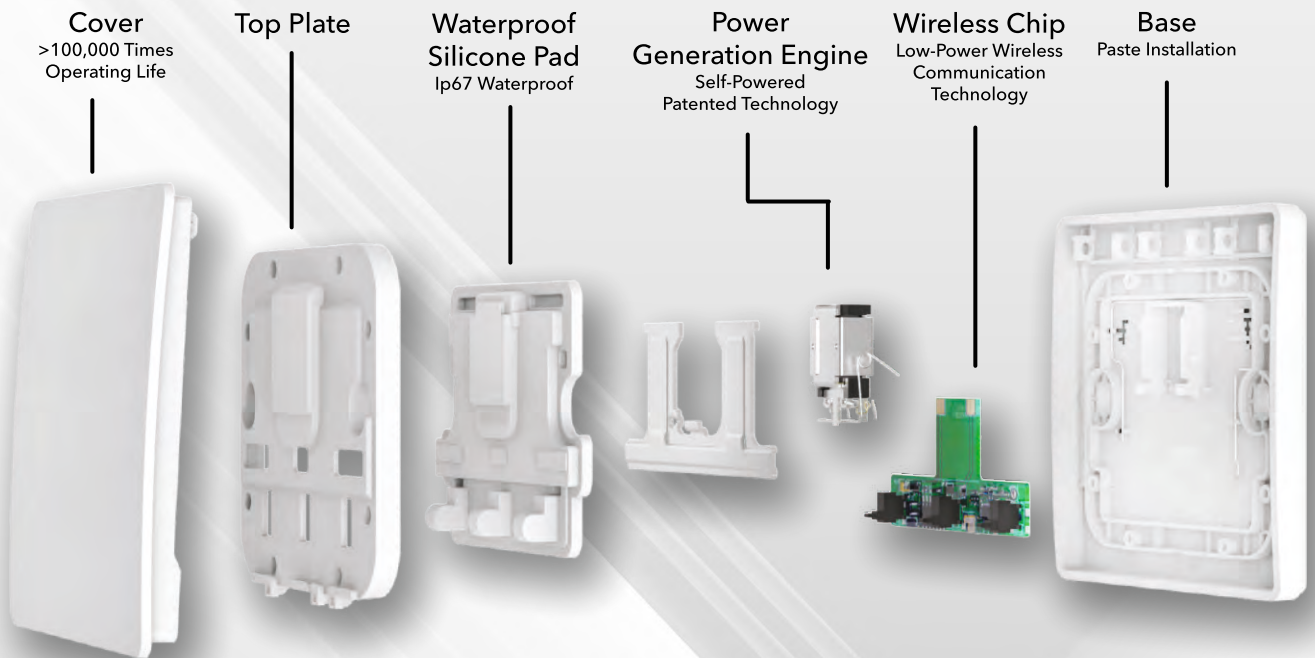

CORE TECHNOLOGY

KINETIC ENERGY CONVERSION TECHNOLOGY

The Zen switches utilize the power of kinetic energy to activate a generating module that generates the required radio frequency. This technology enables the switches to communicate seamlessly with the controllers without the need for extensive wiring or labor-intensive installations. As a result, you can effortlessly manage your space, all while preserving its aesthetics and reducing your carbon footprint.