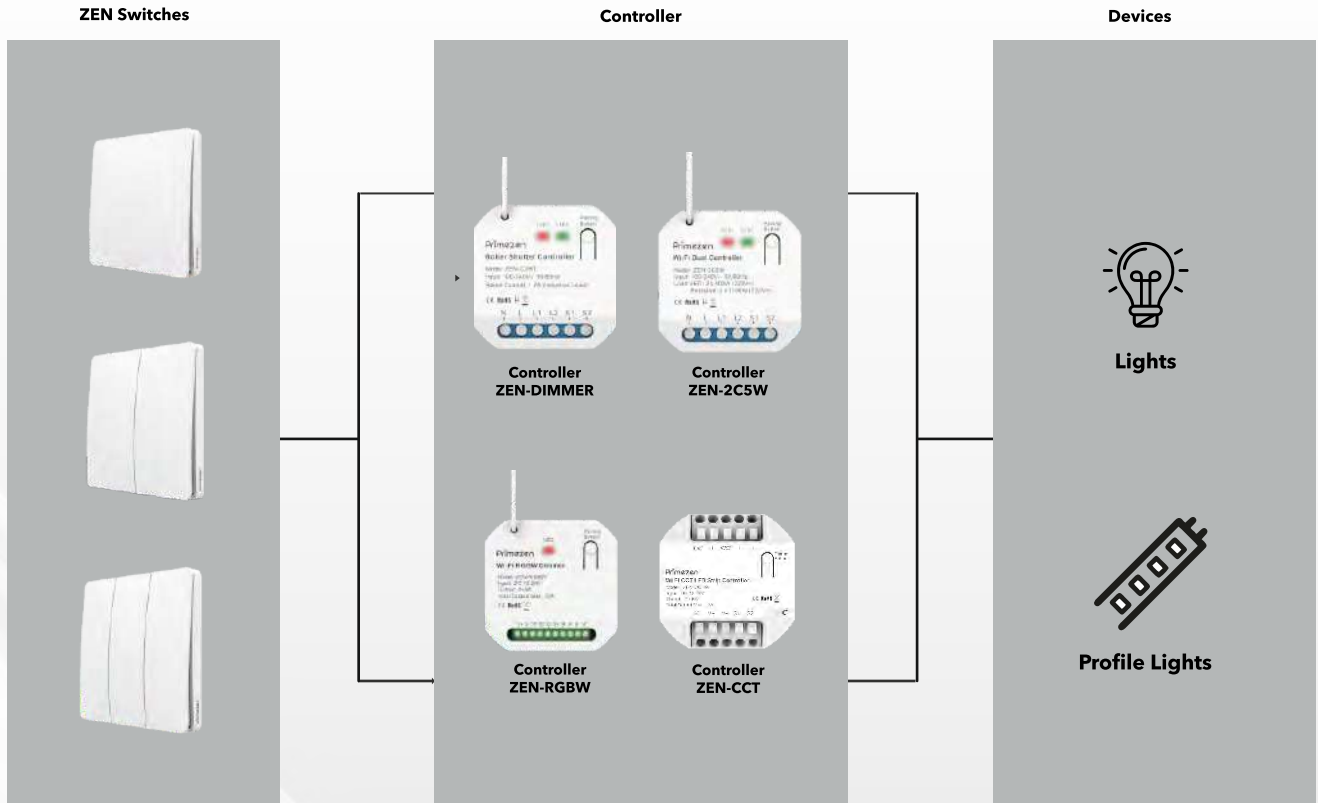

WIRELESS CONTROL SOLUTIONS

No Wiring

Can be pasted or moved freely

Reliable

No spark and no strong current

No Battery

Patented self-powered technology

Expanded Control

Equipment Sets: Upto 10 switches paired
Switches: Upto 10 equipment sets paired