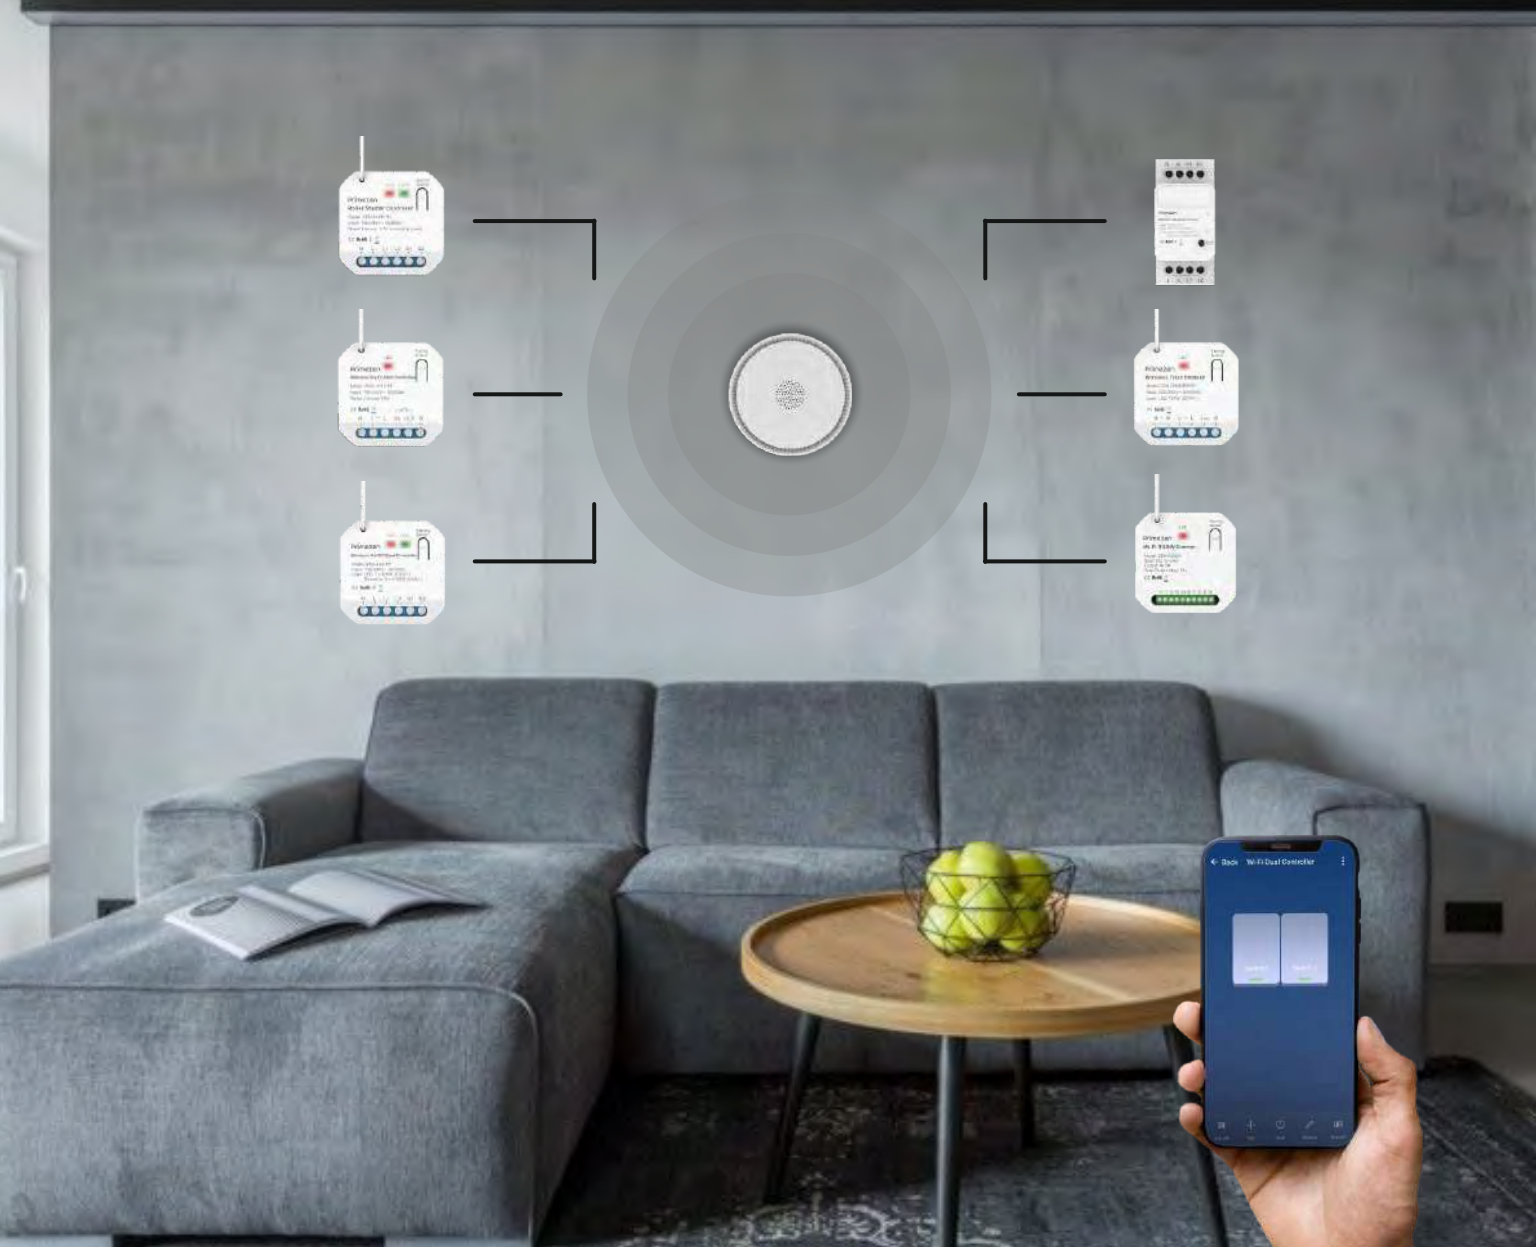

Operate Range
IP Rating

COMPLETE SOLUTION FOR MASTER BEDROOM

ZEN CT6C10W 6 CHANNEL DRY CONTACT CONTROLLER

Product Series
Number of Circuits
Input Voltage
Rated Current
Distance

SN-CT6C10W
6 Circuits
AC100-240V 50/60Hz
16A*2+10A*4
100m (Outdoor) 30m (Indoor)

ZEN-Gateway

Dimensions	L90mm*W90mm*H38mm
Indicator Light	Green & Red
Input Voltage	DC 12V 1A
Working Temperature	-20°C +55°C
Storage Capacity	50 RF Controllers & 30 Wireless Switches
Sound Volume	85dBm
Uplink Communication Mode	Wi-Fi 802.11b/g/n
Control Distance	Empty Indoor: 40m Two Walls Apart: 30m