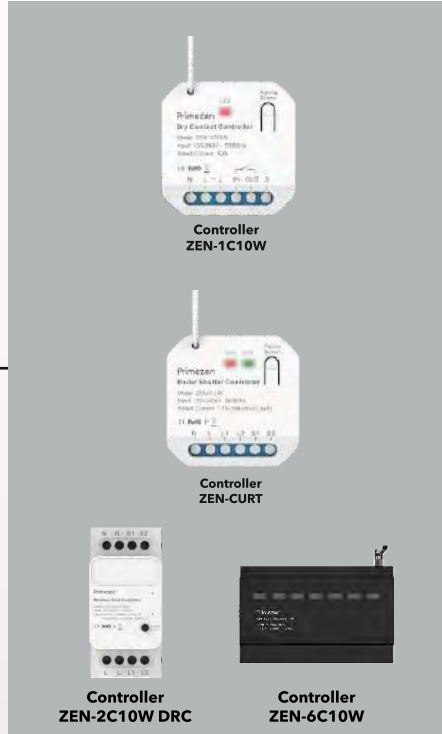

LOW-POWER WIRELESS COMMUNICATION & SMART CONTROL TECHNOLOGY

Our controllers utilize cutting-edge low-power wireless communication technology, enabling seamless and reliable communication with our Zen switches. With built-in smart technology, our controllers can receive and transmit commands with lightning-fast speed and efficiency, making automation a breeze

WIRELESS CONTROL SOLUTIONS

No Wiring

Can be pasted or moved freely

Reliable

No spark and no strong current

No Battery

Patented self-powered technology

Expanded Control

Equipment Sets: Upto 10 switches paired
Switches: Upto 10 equipment sets paired

WIRELESS CONTROL SOLUTIONS

ZEN Switches

Controller

Devices

Smart House

Upgrade to audio/App control through gateway

IP67 Waterproof