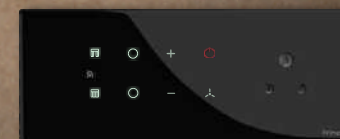

| BRIGHTNESS ADJUST

Adjust icon brightness for
day or night.