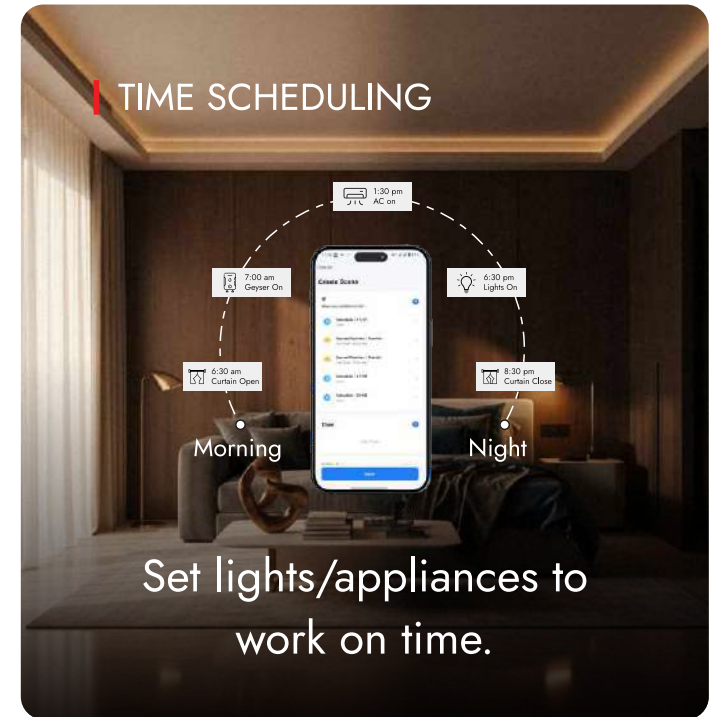

Convenience

Effortless Everyday Comfort

2 WAY SWITCH

Control the same light from two different switches

TAP-TO-RUN

Control many scene with one touch.

MEMORY FUNCTION

Remembers your last settings.

OFFLINE TIMER

keep working offline too.

TIME SCHEDULING

Set lights/appliances to work on time.

Safety & Alerts

Luxury with Peace of Mind

EMERGENCY ALERT

Sends instant safety alerts.