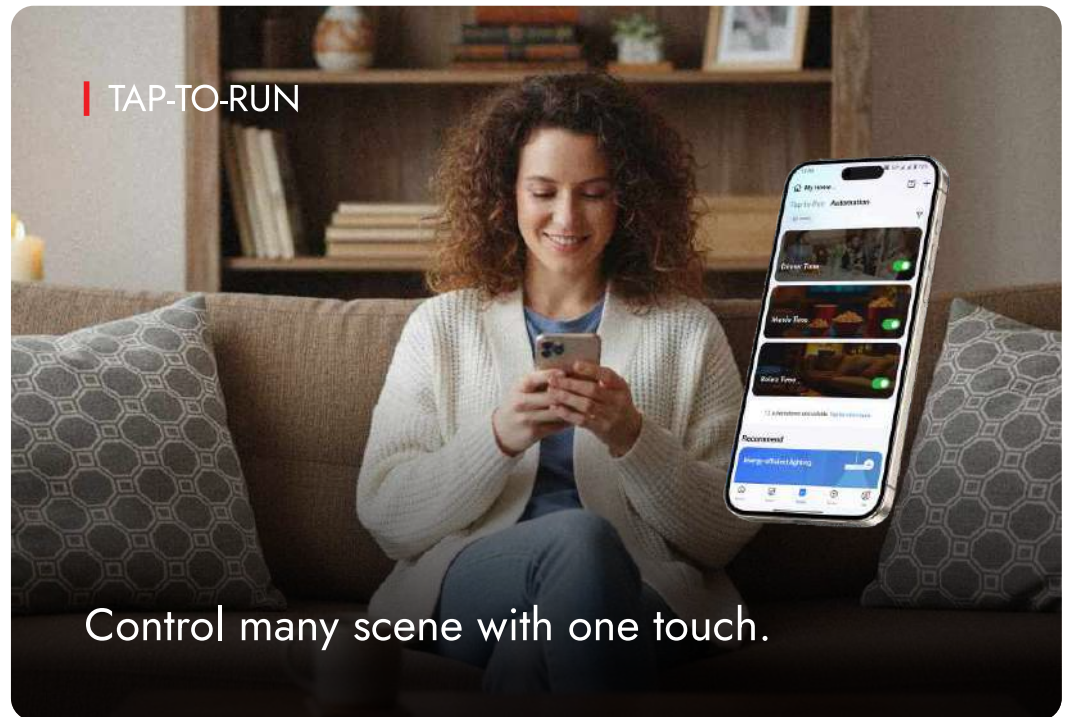

Convenience

Effortless Everyday Comfort

2 WAY SWITCH

Control the same light from two different switches

TAP-TO-RUN

Control many scene with one touch.

MEMORY FUNCTION

Remembers your last settings.