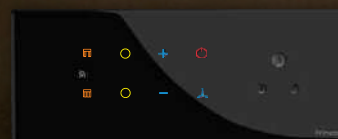

| RGB ICON

Choose icon colors that suit
your mood.