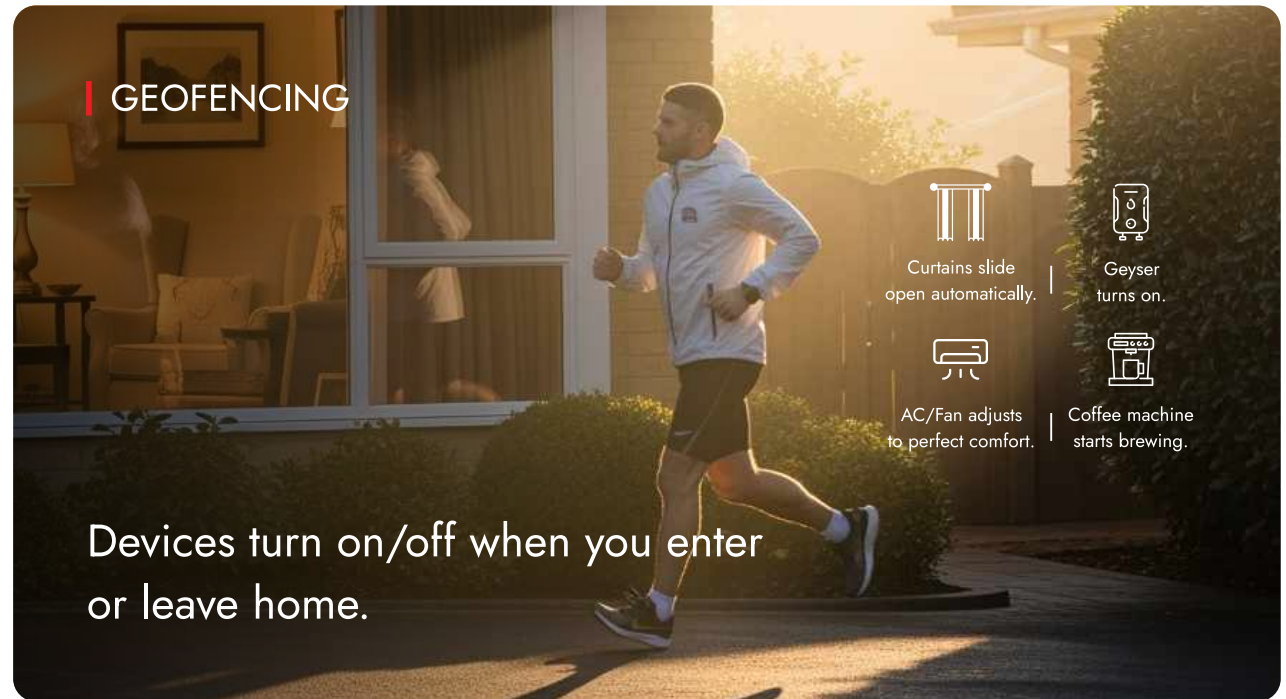

CHILD LOCK

Prevents accidental use.

Smart Automation

Intelligence That Anticipates You

SCENE CREATION

Hey Alexa, Good Morning.

- Ac turn off
- Geyser switch on
- Curtains rise with Sunlight
- Soft warm lights on At 30%
- Coffee machine starts

Winter Weather

Heater on.
Golden lights glow.
Curtains open.
Warm aroma fills.

Adjusts to
weather automatically.

GEOFENCING

Curtains slide
open automatically.

Geyser
turns on.

AC/Fan adjusts
to perfect comfort.

Coffee machine
starts brewing.

Devices turn on/off when you enter
or leave home.

Zen Kinetic Switch & Controller

Wireless. Effortless. Limitless.

Zen Kinetic Switches

S1-Series 1G

S1-Series 2G

S1-Series 3G