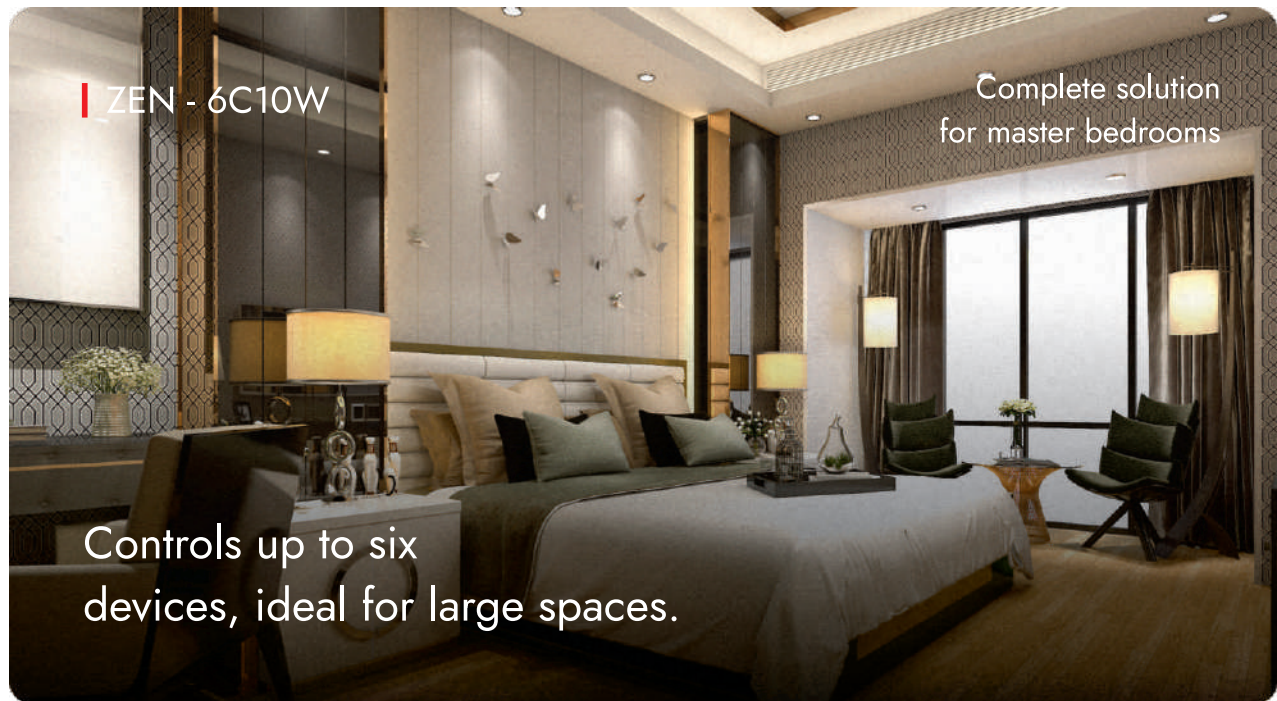

ZEN - CCT

Changes lights from
warm to cool white.

ZEN - CURT

Opens and closes
curtains automatically.

ZEN - 2C5W

Controls heavy appliances like geysers or AC.

ZEN - 2C10W DIN Rail

Manages two powerful devices from the panel.

ZEN - 6C10W

Complete solution for master bedrooms

Controls up to six devices, ideal for large spaces.

ZEN - GATEWAY

Connects all devices to Wi-Fi for app and voice control.

ZEN - DOORBELL SET

Smart doorbell that sends instant alerts.